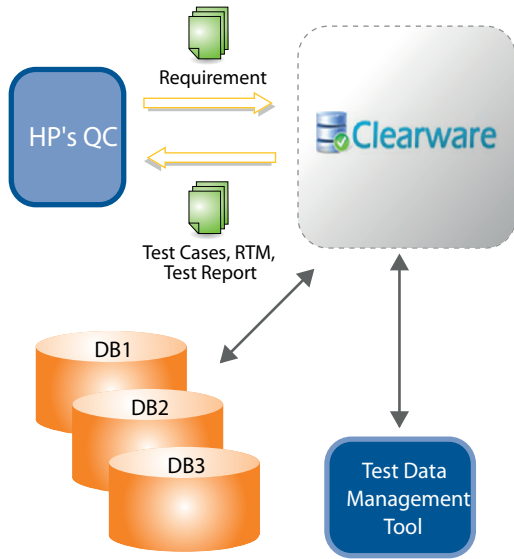

How it Works

The Infosys Clearware solution is built on the fundamentals of:

Test Management

- End-to-End planning and management of DW test life cycle
- Detailed result reporting in multiple formats
- Establish complete test traceability

Reuse & Automation

- Reusable SQL and transformation rules
- Maintains the repository of test cases and SQL scripts for regression testing
- Automated SQL script generation from business rules
- Batch creation and scheduling of test cases

Inbuilt Strategies

- Inbuilt framework with popular DW test strategies
- Scenario based test case execution
- Data Quality validation

Source Integration

- Export/Import artifacts from HP Quality Center
- Integrates with Test Data tools to generate data from production dump or from scratch
- Supports wide spectrum of databases

Success Stories

Infosys successfully implemented the Infosys Clearware solution for a leading banking client, reducing their overall data warehouse test effort by 40% and consequently their time-to-market

Infosys' Clearware provided considerable benefits to a large US based insurance client in terms of Test Planning (20% savings) and Test Execution (80% savings) as compared to manual testing

Allied Services

Technology Consulting

We work with you to develop implementable architecture solutions that help you leverage technology to enable business strategy. Our solution helps you achieve a balance between IT Effectiveness and business innovation.

Independent Validation

Gives your applications the third degree treatment and tests their robustness and ability to survive your business growth. A "must have" service if you are serious about long term leverage of your application assets.

Process Consulting

Strong quality processes are the key to delivering reliable, usable software within scope and budget commitments. Infosys can help you put in place robust processes to increase productivity, shrink cycle time and enhance customer satisfaction.

Application Development & Maintenance

We help you develop turnkey solutions with a faster time to market and a lower Total Cost of Ownership. Our services range from building a business case to assessing your application portfolio to designing solutions to building and implementing the solutions.

Infosys | Building **Tomorrow's** Enterprise

For more information, contact askus@infosys.com

About Infosys

Many of the world's most successful organizations rely on Infosys to deliver measurable business value. Infosys provides business consulting, technology, engineering and outsourcing services to help clients in over 30 countries build tomorrow's enterprise.

For more information about Infosys (NASDAQ:INFY), visit www.infosys.com.