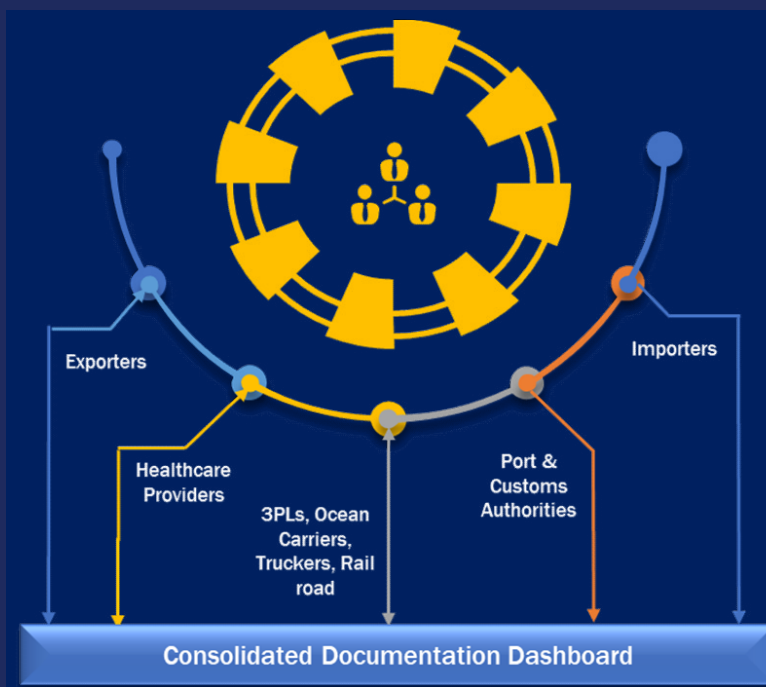

NO-TOUCH DOCUMENT EXCHANGE

Business Challenges

Paper-based documentation can potentially lead to **increased risk** of infection spread, even when other physical proximity guidelines are followed.

48% more chance of contracting COVID-19 for individuals involved in transportation activities, as they continue to work on the frontline and travel across borders

EU countries have mandated incoming ships to submit **2 additional declarations** related to health of onboard members and sanitization measures four hours before estimated time of arrival

Significant delays

at ports and customs due to lack of standardization in documents required by different geos

Let's redefine how documentation changes hands

Contactless ecosystem of 3PLs, ocean carriers, Truckers along with port and customs authorities to simplify documentation exchange, limit infection spread and reduce screening delays at borders

Apps connect to underlying network for securely fetching and Sharing required documents without Physical contact

Technology Enablers

Enterprise Blockchain

Mobile APIs

IoT Sensors

Mobile Apps

Secure QR Code

IPFS