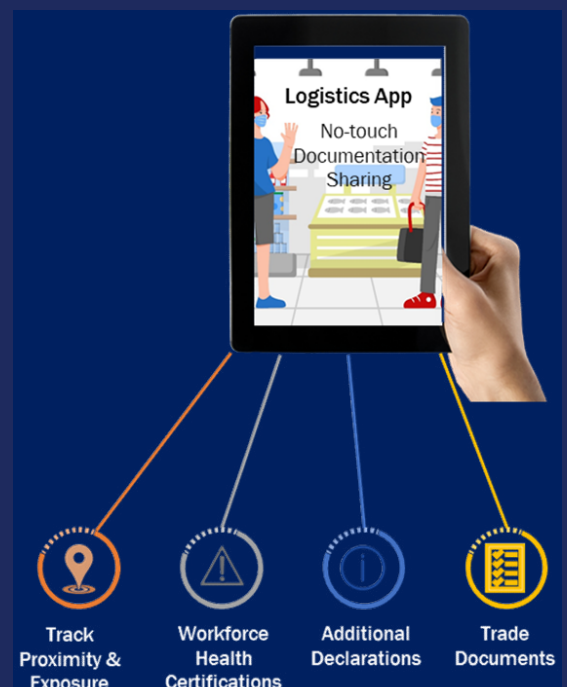

NO-TOUCH DOCUMENT EXCHANGE

Business Challenges

Paper-based documentation can potentially lead to **increased risk** of infection spread, even when other physical proximity guidelines are followed.

48% more chance of contracting COVID-19 for individuals involved in transportation activities, as they continue to work on the frontline and travel across borders

EU countries have mandated incoming ships to submit **2 additional declarations** related to health of onboard members and sanitization measures four hours before estimated time of arrival

Significant delays

at ports and customs due to lack of standardization in documents required by different geos

Let's redefine how documentation changes hands

Contactless ecosystem of 3PLs, ocean carriers, Truckers along with port and customs authorities to simplify documentation exchange, limit infection spread and reduce screening delays at borders

Apps connect to underlying network for securely fetching and Sharing required documents without Physical contact

Technology Enablers

Enterprise Blockchain

Mobile APIs

IoT Sensors

Mobile Apps

Secure QR Code

IPFS