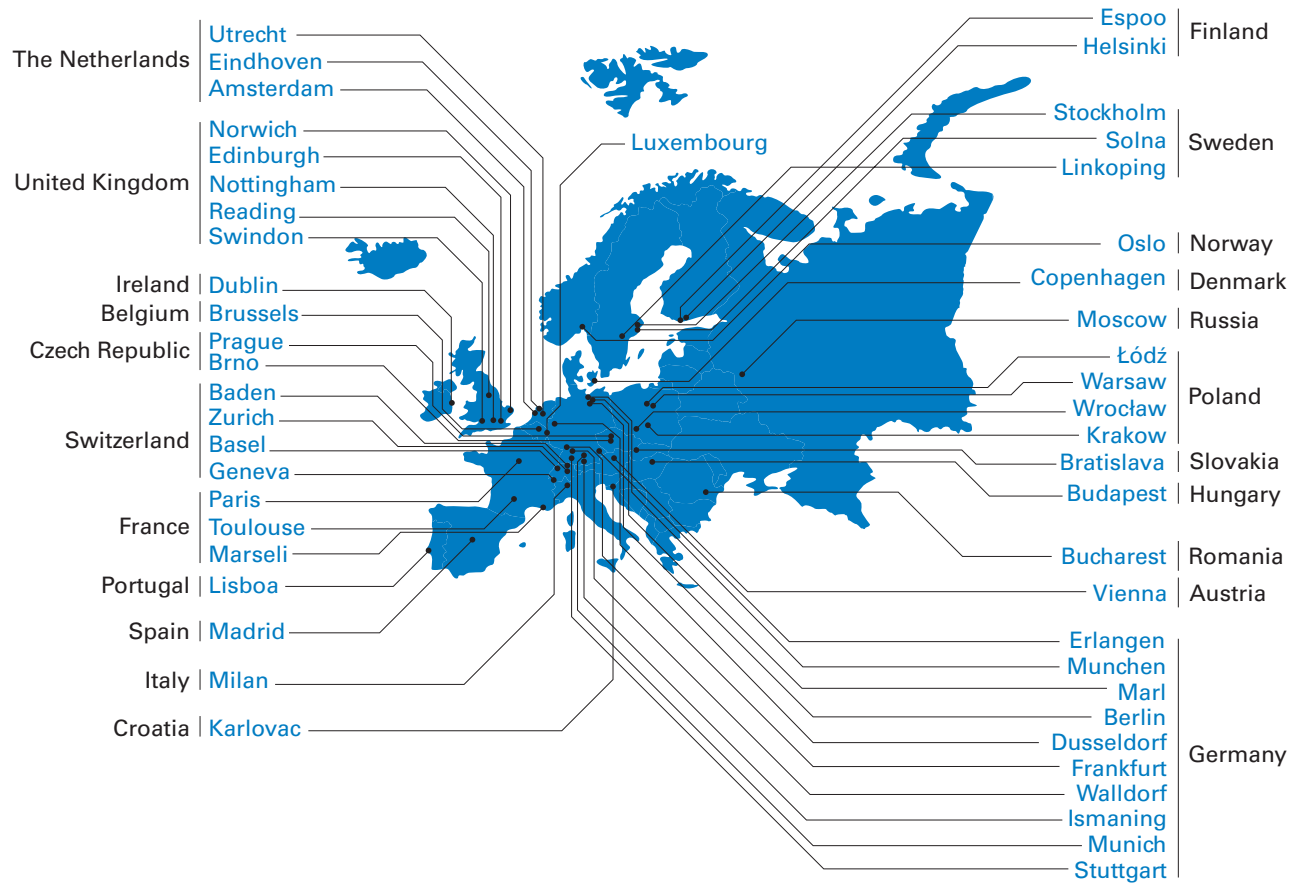

LIVE ENTERPRISE

Infosys[®]
Navigate your next

Global Locations 2018-19

GLOBAL LOCATIONS

Infosys Limited (“the Company”), a global leader in technology services and consulting, has its operations spread across the world. Our development centers (DCs) and offices are located in India and overseas. As on March 31, 2019, the Company is spread across 191 locations in 46 countries.

This document provides details of key locations where our offices are situated across North America, Europe, Asia Pacific, India and South Africa. You can also visit <https://www.infosys.com/about/Pages/locations.aspx> for details related to our global locations.

NORTH AMERICA

- USA
- CANADA
- MEXICO

SOUTH AMERICA

ASIA PACIFIC

INDIA

EUROPE

Global locations – Infosys Limited

Asia Pacific