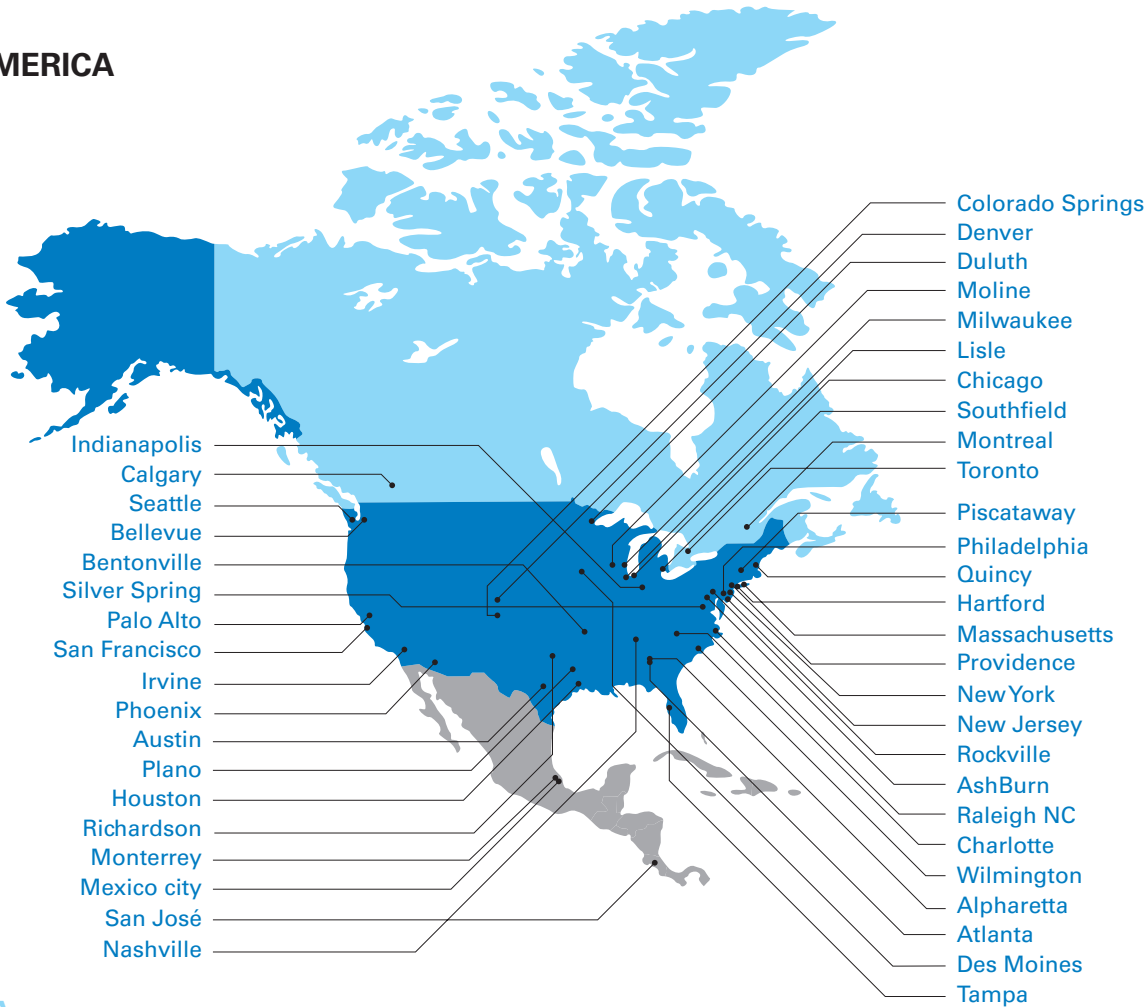

LIVE ENTERPRISE

Infosys[®]
Navigate your next

Global Locations 2018-19

GLOBAL LOCATIONS

Infosys Limited (“the Company”), a global leader in technology services and consulting, has its operations spread across the world. Our development centers (DCs) and offices are located in India and overseas. As on March 31, 2019, the Company is spread across 191 locations in 46 countries.

This document provides details of key locations where our offices are situated across North America, Europe, Asia Pacific, India and South Africa. You can also visit <https://www.infosys.com/about/Pages/locations.aspx> for details related to our global locations.

NORTH AMERICA

- USA
- CANADA
- MEXICO

SOUTH AMERICA

ASIA PACIFIC

INDIA

EUROPE

Global locations – Infosys Limited

Asia Pacific