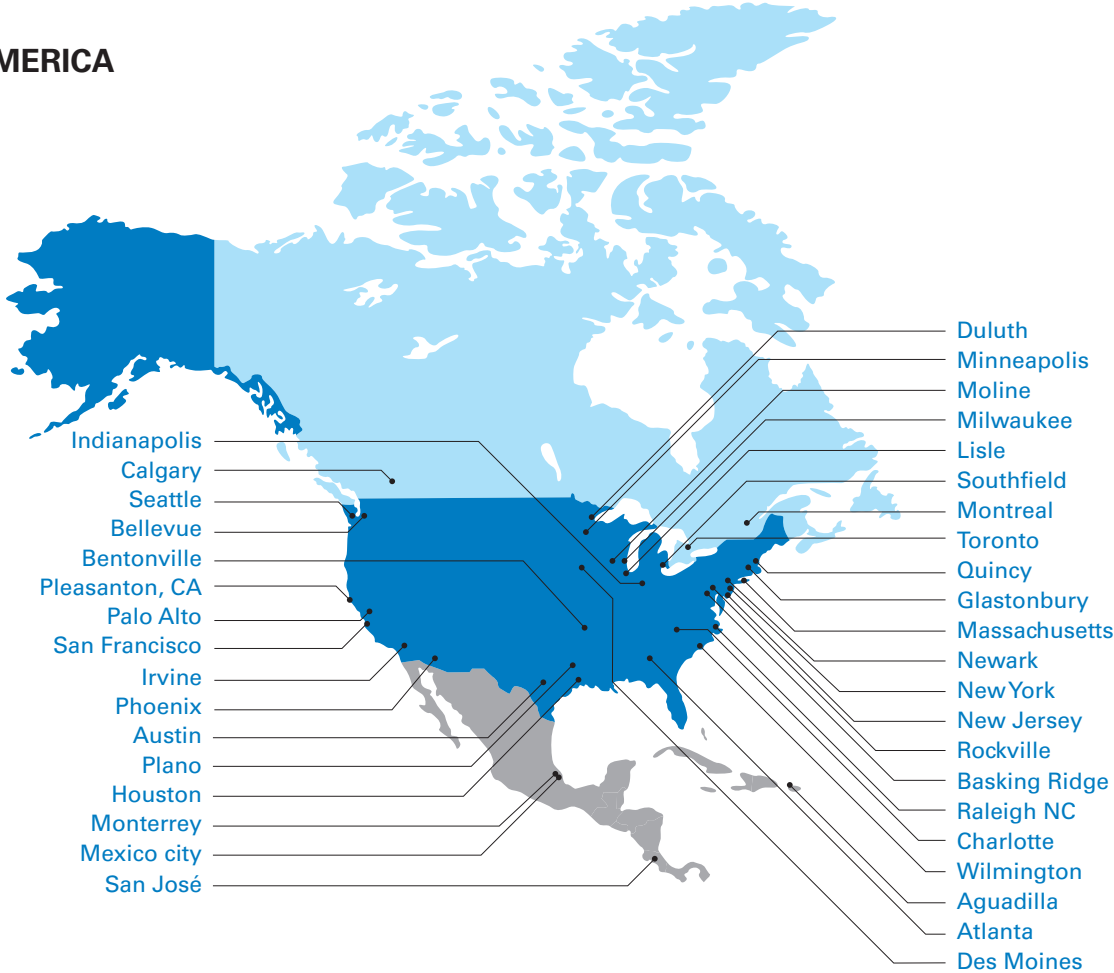

## GLOBAL LOCATIONS

Infosys Limited ('the Company'), a global leader in technology services and consulting, has its operations spread over 45 countries. Our development centers (DCs) and offices are located in India and overseas. As on March 31, 2018, the Company had 126 development centers in 27 countries, 82 sales offices in 35 countries.

This document provides details of key locations where our offices are situated across North America, Europe, Asia Pacific, India and South Africa. You can also visit <https://www.infosys.com/about/Pages/locations.aspx> for details related to our global locations.

# NORTH AMERICA

- USA
- CANADA
- MEXICO